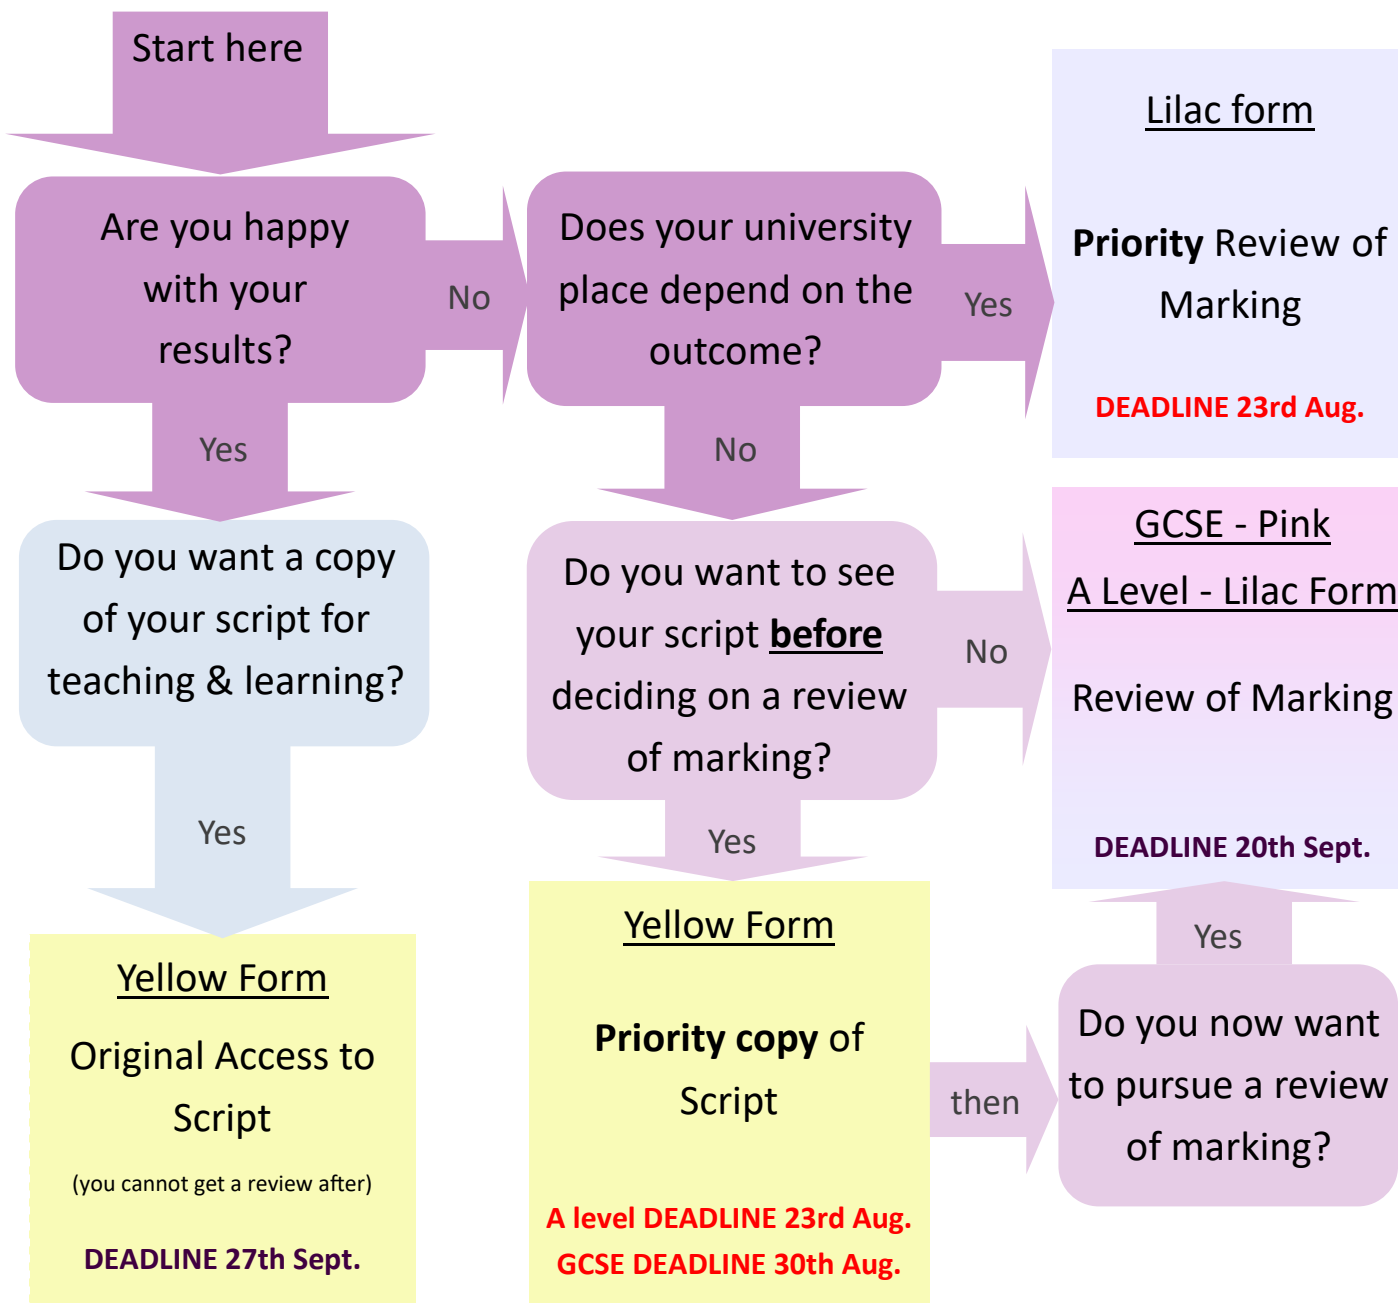

Post Result Services?*

Be aware that the final mark can go down as well as up.

*** 2016 CHANGES TO MARKING REVIEW**
An enquiry about a result should be a review of marking, not a 're-mark'

Ofqual's research has shown that schools usually ask exam boards to check marks that are just below a boundary, so a small change in a mark can lead to a grade change, and potentially advantage students whose marks were reviewed over those that weren't. By ensuring that marks are reviewed, only those marks that are the result of a genuine marking error not a difference in judgement will be changed, which will be fairer to all candidates.