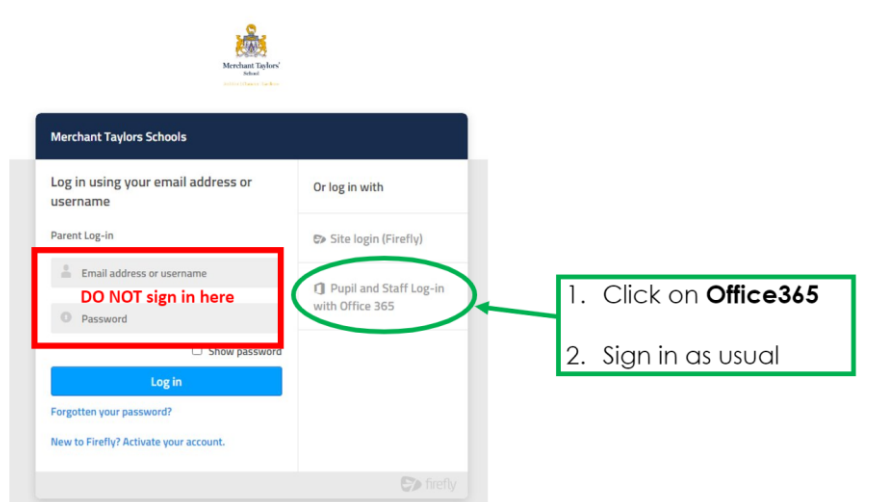

Accessing Firefly Pupils

Open a web Browser on any internet enabled device

Got to the Address <https://mts.fireflycloud.net>

Click on Office365

Use your school e-mail address (School code plus @merchanttaylor.com) and Password